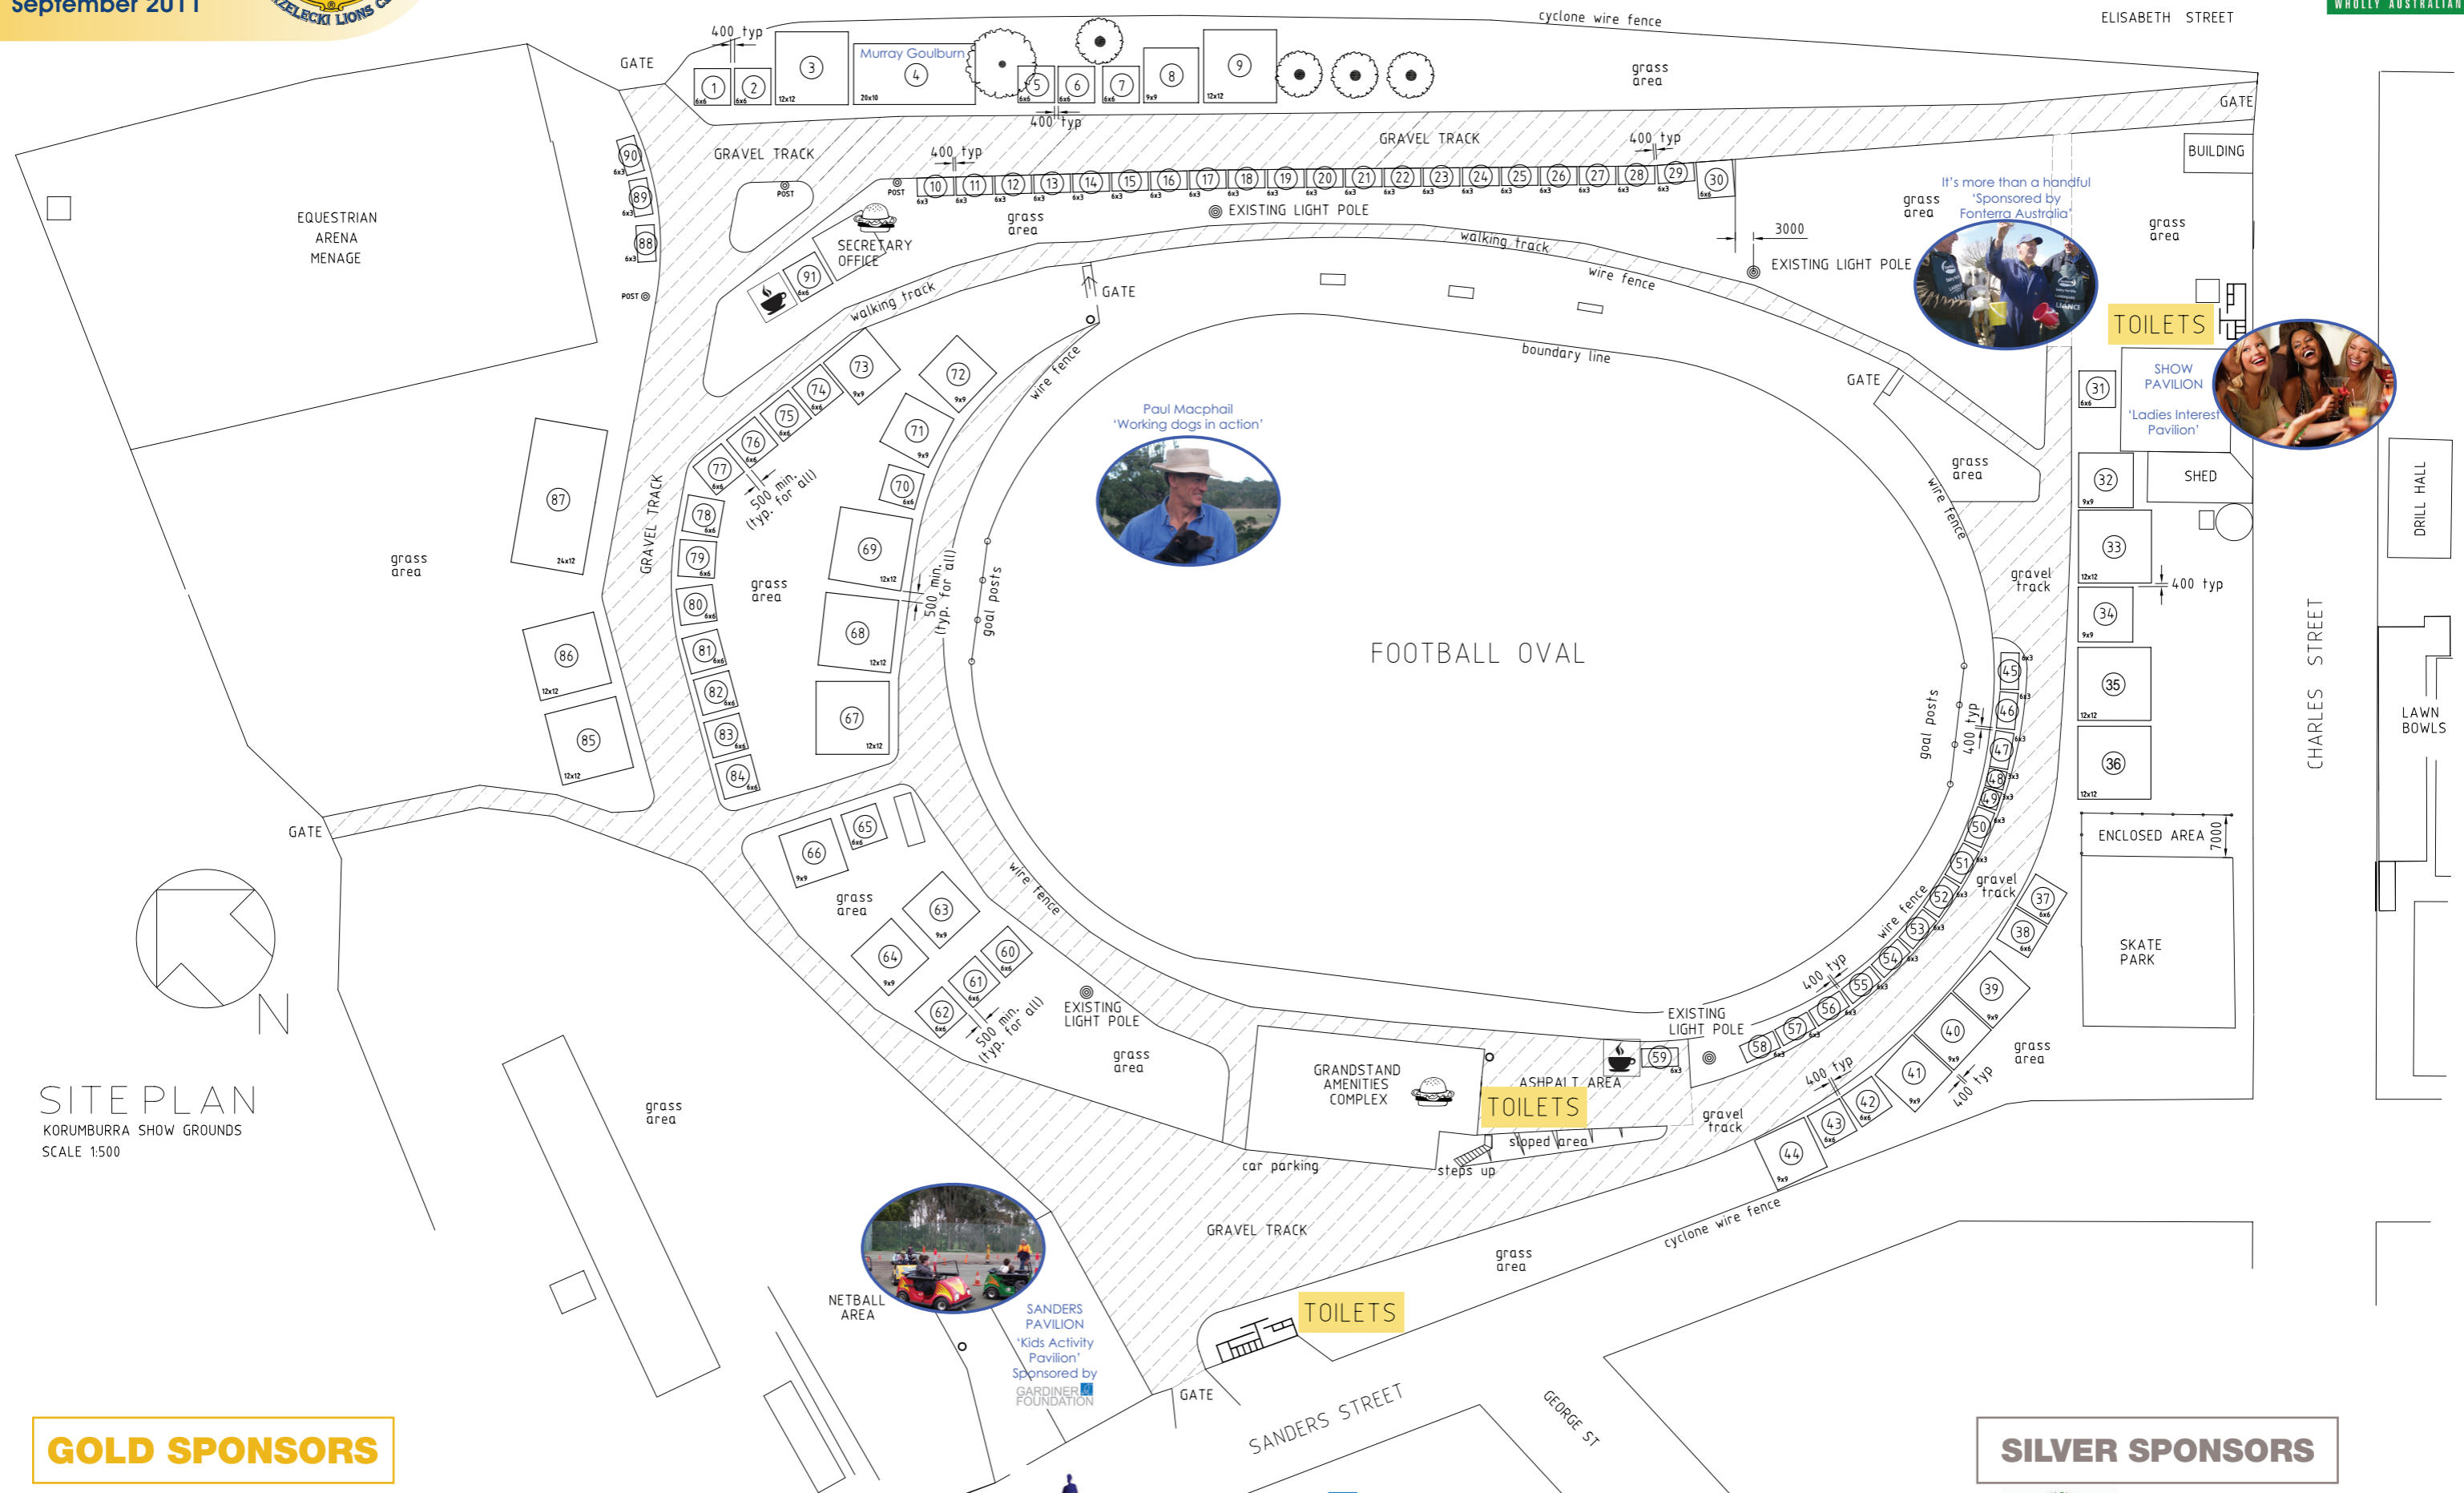

South Gippsland Dairy Expo

Wednesday 28th & Thursday 29th September 2011

Korumburra Showgrounds, Cnr South Gippsland Highway & Charles Streets, Korumburra.

MAJOR SPONSOR

Murray Goulburn FARM AND HARDWARE SUPPLIES

SITE PLAN KORUMBURRA SHOW GROUNDS SCALE 1:500

GOLD SPONSORS

SILVER SPONSORS